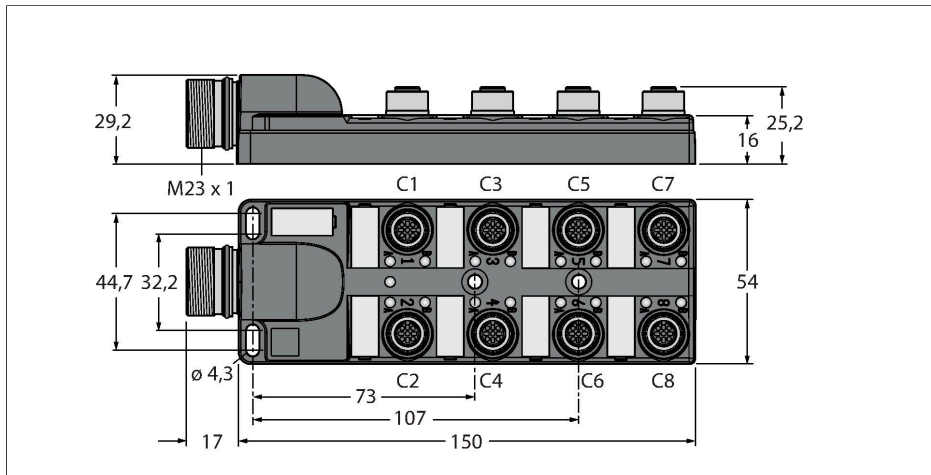

TB-8M12-4-CS12H

Passive Actuator/Sensor Box, M12 x 1 – 8-port, with M23 Connector for Supply Cable

Features

- Housing material: Nylon
- Housing color: black
- Protection class IP67
- RoHS-compliant
- CE compliant
- I/O port (number of pins): 3-pin + PE

Diagram

Technical data

Type	TB-8M12-4-CS12H
Ident. no.	6611964
Y-Splitter	8-port, with male end M23 x 1
Housing	Plastic, PA, Black
I/O port	M12 x 1
Number of pins	3+PE
Contacts	Brass, CuZn, Gold-plated
Contact carriers	Plastic, PA, Black
Seal	Plastic, FPM/FKM
Mechanical lifespan	> 100 Mating cycles
Protection class	(screwed together)
Group terminal	M23
Connector B	Male Receptacle, M23 x 1
Number of pins	12
Contacts	Metal, CuZn, Gold-plated
Contact carriers	PBT, Black
Seal	Plastic, NBR
Mechanical lifespan	> 100 Mating cycles
Electrical properties at +20 °C	
Rated voltage	30 V
Current	2 A per signal contact, total current 9 A
Insulation resistance	≥ 10 ⁸ Ω
forward resistance	≤ 5 mΩ
Mechanical and chemical properties	
Stationary	-40 °C...+85 °C

Wiring

Port/Pin	C1/4	C2/4	C3/4	C4/4	C5/4	C6/4	C7/4	C8/4
M23 flange	1	2	3	4	5	6	7	8
Cable	WH	GN	YE	GY	PK	RD	BK	VT

Power C1-C8	24 V	0 V	PE
M23 flange	11	9 + 10	12
Cable	BN	BU	GNYE

Scope of delivery

Device	Quantity	Description
Junction boxes	1	Passive actuator/sensor junction box
VS-M12-BK	2	Closure caps for M12 female connectors
KS9/20	9	Labels