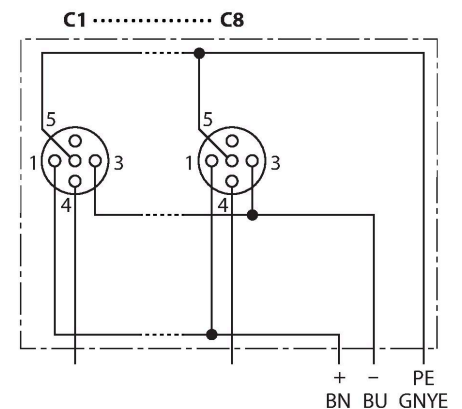

TB-8M12-4-CS12H

Passive Actuator/Sensor Box, M12 x 1 – 8-port, with M23 Connector for Supply Cable

Features

- Housing material: Nylon
- Housing color: black
- Protection class IP67
- RoHS-compliant
- CE compliant
- I/O port (number of pins): 3-pin + PE

Diagram

Technical data

Type	TB-8M12-4-CS12H
Ident. no.	6611964
Y-Splitter	8-port, with male end M23 x 1
Housing	Plastic, PA, Black
I/O port	M12 x 1
Number of pins	3+PE
Contacts	Brass, CuZn, Gold-plated
Contact carriers	Plastic, PA, Black
Seal	Plastic, FPM/FKM
Mechanical lifespan	> 100 Mating cycles
Protection class	(screwed together)
Group terminal	M23
Connector B	Male Receptacle, M23 x 1
Number of pins	12
Contacts	Metal, CuZn, Gold-plated
Contact carriers	PBT, Black
Seal	Plastic, NBR
Mechanical lifespan	> 100 Mating cycles
Electrical properties at +20 °C	
Rated voltage	30 V
Current	2 A per signal contact, total current 9 A
Insulation resistance	≥ 10 ⁸ Ω
forward resistance	≤ 5 mΩ
Mechanical and chemical properties	
Stationary	-40 °C...+85 °C