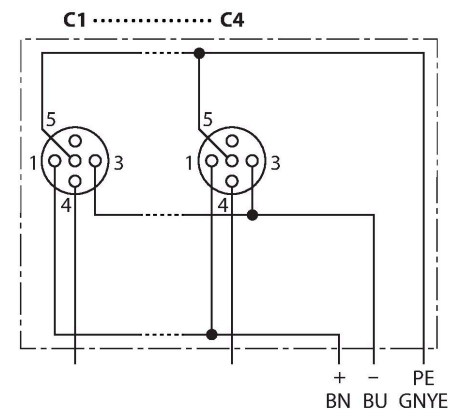

# TB-4M12-4-CS12H

Passive Actuator/Sensor Box, M12 x 1 – 4-port, with M23 Connector for Supply Cable

## Features

- Housing material: Nylon
- Housing color: black
- Protection class IP67
- RoHS-compliant
- CE compliant
- I/O port (number of pins): 3-pin + PE

## Technical data

<b>Type</b>	TB-4M12-4-CS12H
Ident. no.	6611956
<b>Y-Splitter</b>	4-port, with male end M23 x 1
Housing	Plastic, PA, Black
<b>I/O port</b>	M12 x 1
Number of pins	3+PE
Contacts	Brass, CuZn, Gold-plated
Contact carriers	Plastic, PA, Black
Seal	Plastic, FPM/FKM
Mechanical lifespan	> 100 Mating cycles
Protection class	(screwed together)
<b>Group terminal</b>	M23
<b>Connector B</b>	Male Receptacle, M23 x 1
Number of pins	12
Contacts	Metal, CuZn, Gold-plated
Contact carriers	Plastic, PBT, Black
Seal	Plastic, NBR
Mechanical lifespan	> 100 Mating cycles
<b>Electrical properties at +20 °C</b>	
Rated voltage	30 V
Current	2 A per signal contact, total current 9 A
Insulation resistance	≥ 10 <sup>8</sup> Ω
forward resistance	≤ 5 mΩ
<b>Mechanical and chemical properties</b>	
Stationary	-40 °C...+85 °C