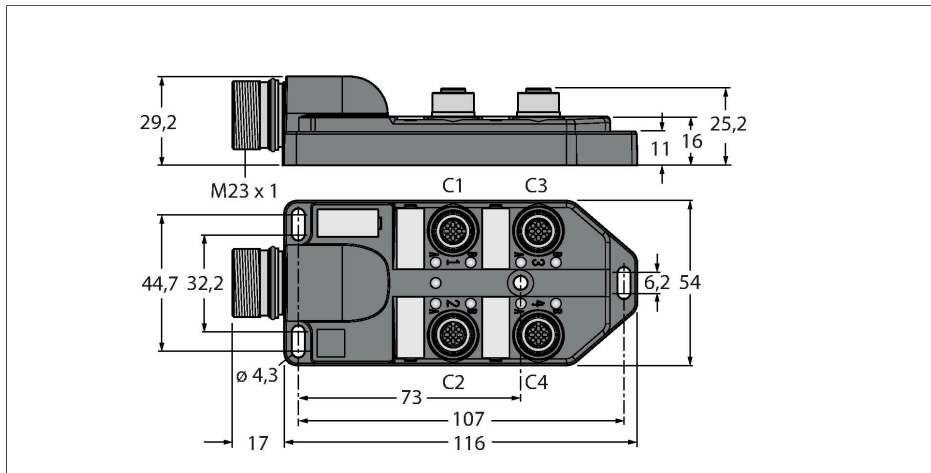

# TB-4M12-4-CS12H

Passive Actuator/Sensor Box, M12 x 1 – 4-port, with M23 Connector for Supply Cable

## Features

- Housing material: Nylon
- Housing color: black
- Protection class IP67
- RoHS-compliant
- CE compliant
- I/O port (number of pins): 3-pin + PE

## Diagram

## Technical data

<b>Type</b>	TB-4M12-4-CS12H
Ident. no.	6611956
<b>Y-Splitter</b>	4-port, with male end M23 x 1
Housing	Plastic, PA, Black
<b>I/O port</b>	M12 x 1
Number of pins	3+PE
Contacts	Brass, CuZn, Gold-plated
Contact carriers	Plastic, PA, Black
Seal	Plastic, FPM/FKM
Mechanical lifespan	> 100 Mating cycles
Protection class	(screwed together)
<b>Group terminal</b>	M23
<b>Connector B</b>	Male Receptacle, M23 x 1
Number of pins	12
Contacts	Metal, CuZn, Gold-plated
Contact carriers	Plastic, PBT, Black
Seal	Plastic, NBR
Mechanical lifespan	> 100 Mating cycles
<b>Electrical properties at +20 °C</b>	
Rated voltage	30 V
Current	2 A per signal contact, total current 9 A
Insulation resistance	≥ 10 <sup>8</sup> Ω
forward resistance	≤ 5 mΩ
<b>Mechanical and chemical properties</b>	
Stationary	-40 °C...+85 °C